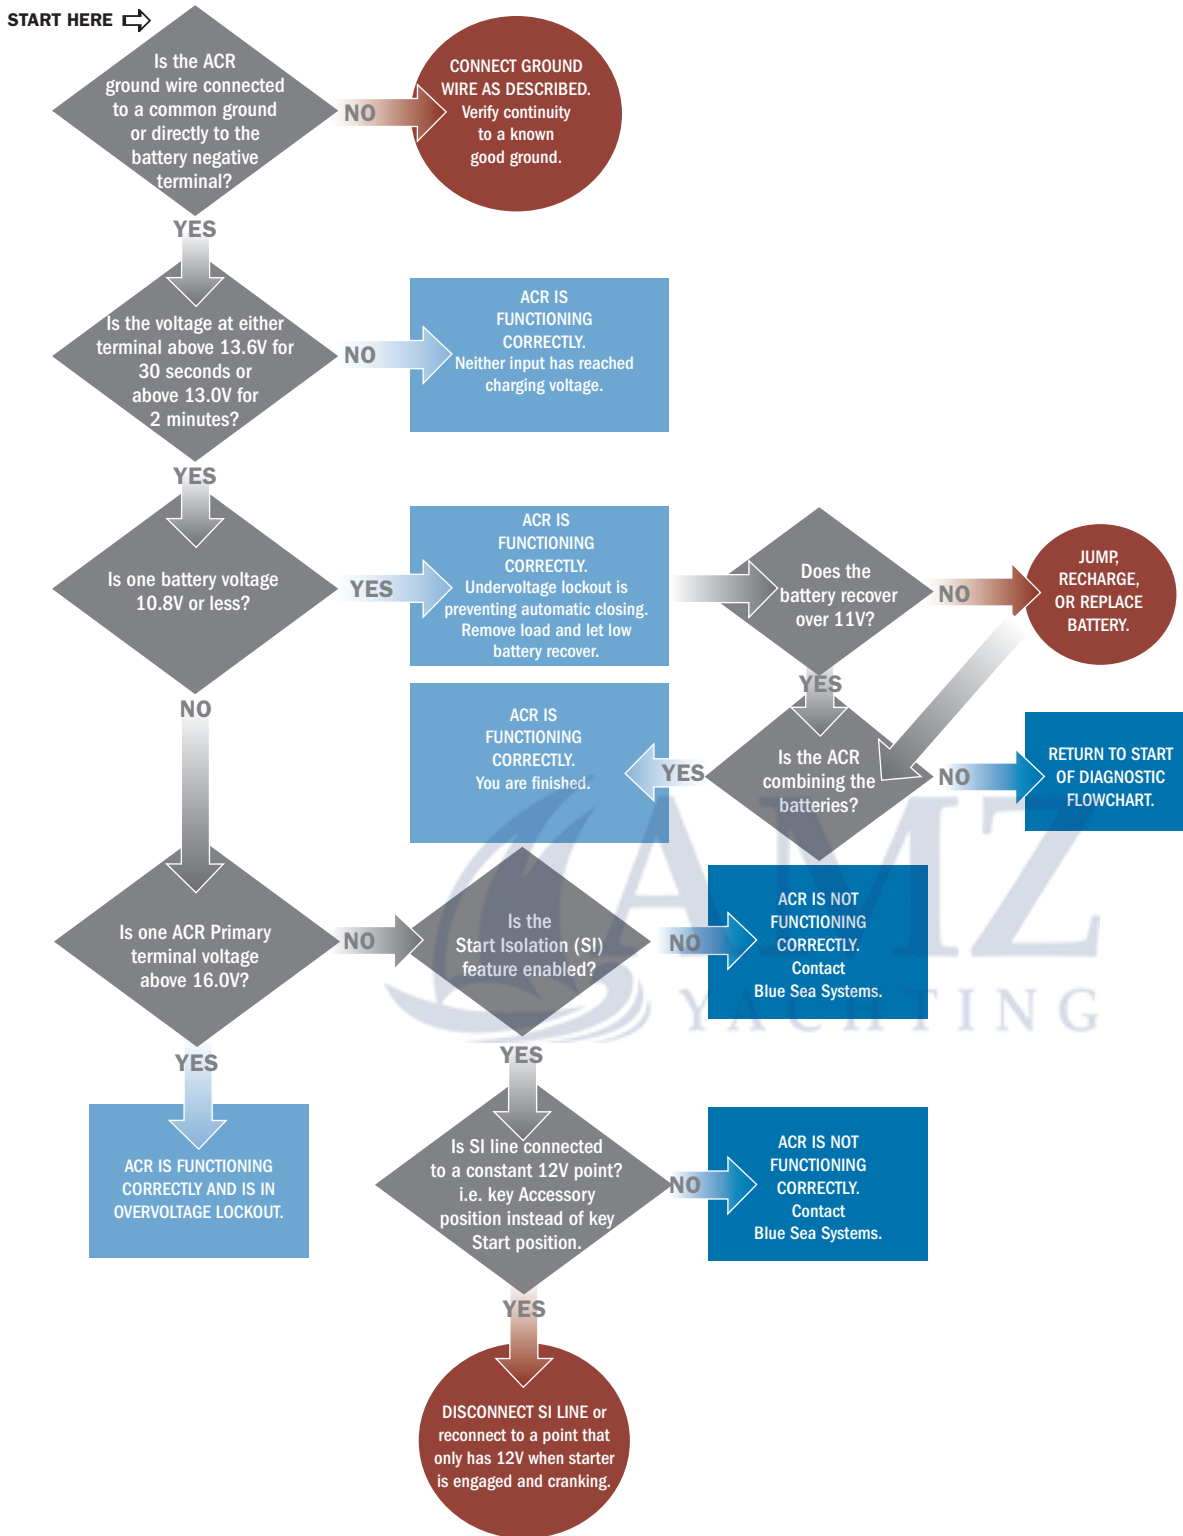

PN 7610 SI-Series Heavy Duty Automatic Charging Relay (ACR) Diagnostic Flowcharts

SYMPTOM The ACR will not combine batteries. The batteries are isolated and the green LED is OFF or blinking.

SYMPTOM The ACR will not isolate batteries. The batteries are combined and the green LED is ON.

LEGEND

425 Sequoia Drive,
 Bellingham, WA 98226 USA
 p 360-738.8230
 f 360-734.4195
 www.blueseas.com